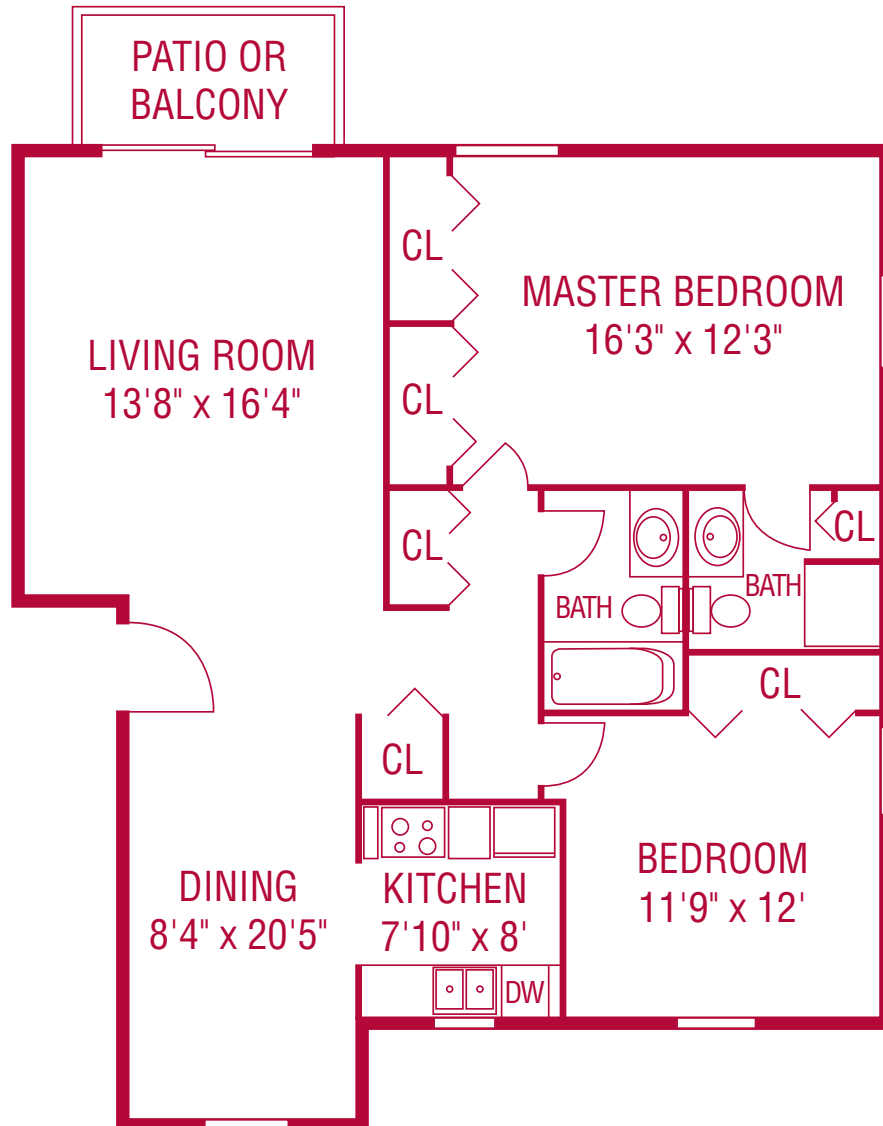

Olde Towne
in Kenwood

BRECKENRIDGE

970 Square feet • 2 Bedroom • 2 Bath

6915 Lynnfield Court • Cincinnati, Ohio 45243
513 891 3581 • KenwoodOldeTowne.com