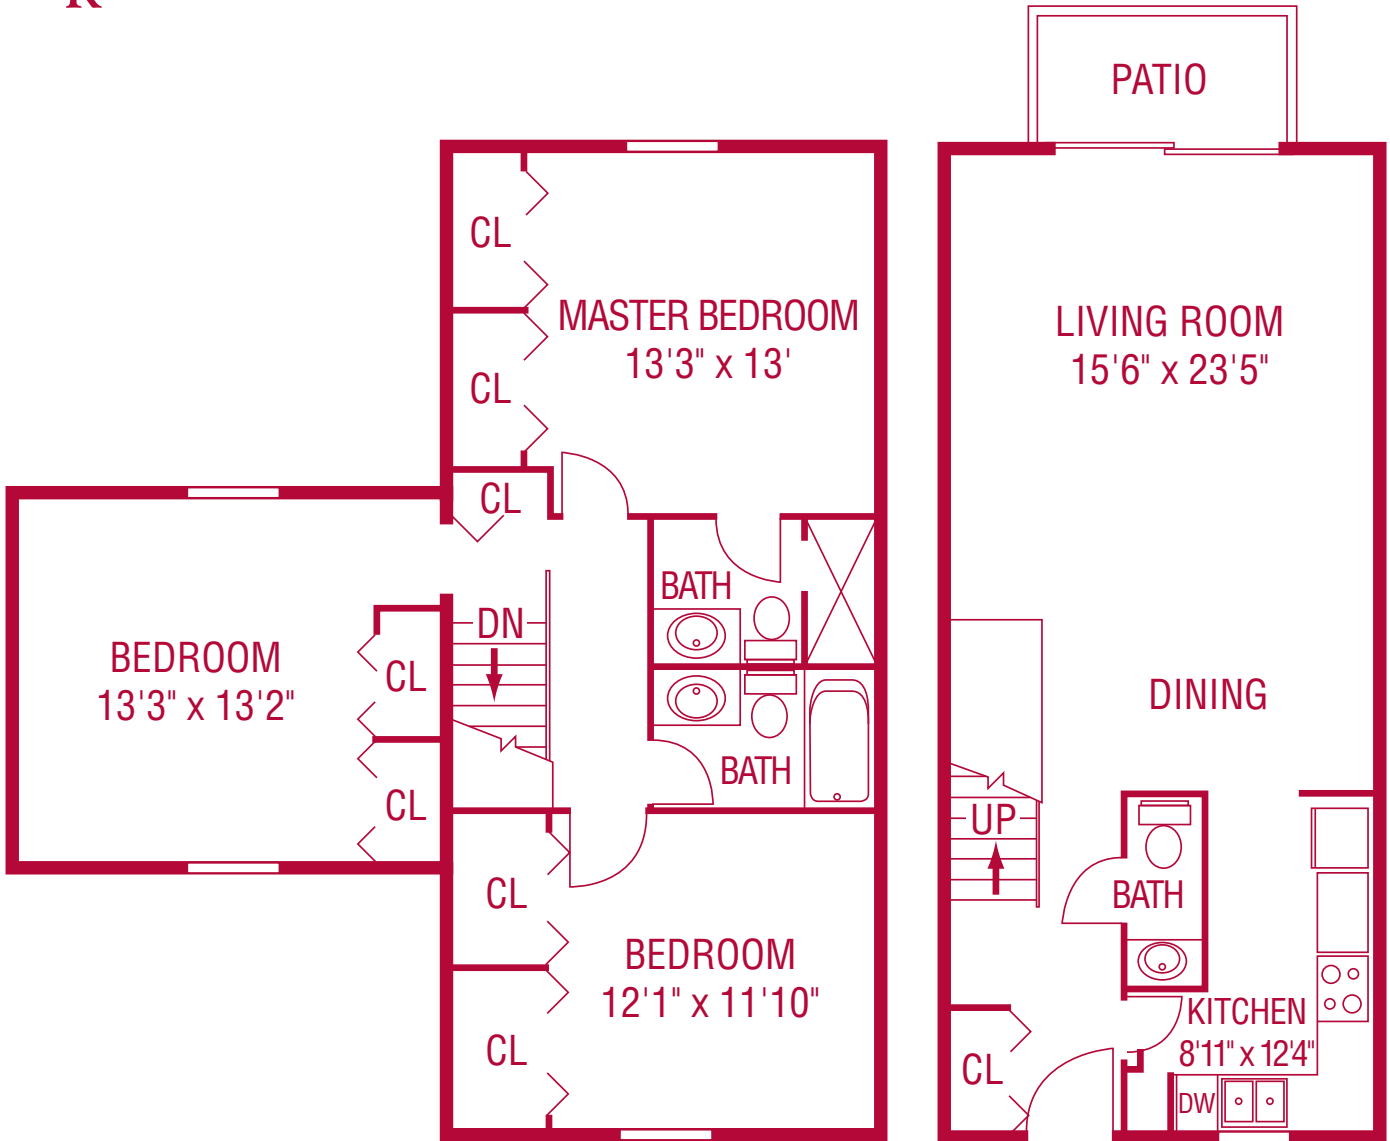

Olde Towne  
in Kenwood

CONCORD

1300 Square feet • 3 Bedroom • 2.5 Bath

6915 Lynnfield Court • Cincinnati, Ohio 45243  
513 891 3581 • KenwoodOldeTowne.com