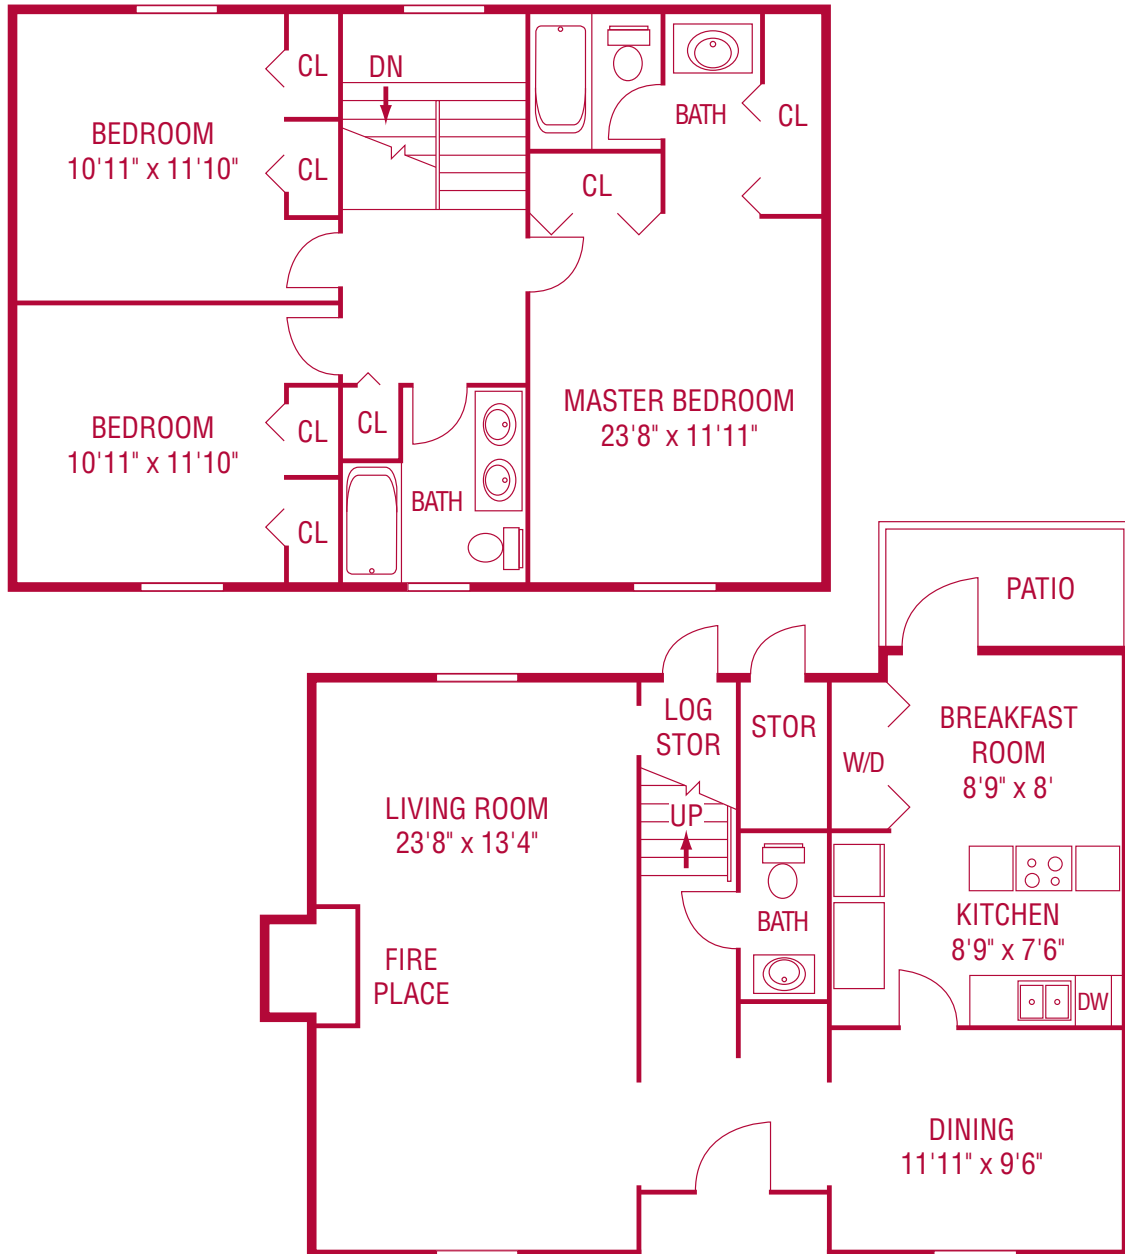

Olde Towne  
in Kenwood

EASTON

1800 Square feet • 3 Bedroom • 2.5 Bath

6915 Lynnfield Court • Cincinnati, Ohio 45243  
513 891 3581 • KenwoodOldeTowne.com